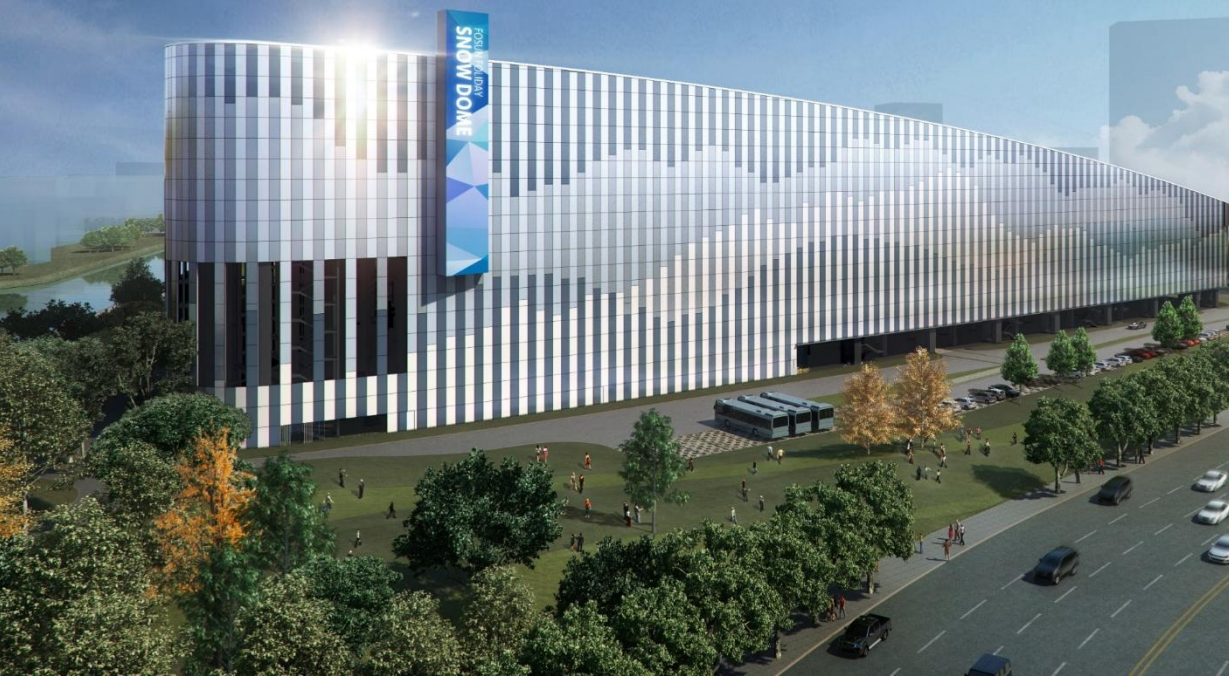

An indoor snow dome that integrates skiing,
activities.

- ✓ 沉浸式阿尔卑斯主题场景
ALPS Theming
- ✓ 场景多样，体验丰富
Diverse Scenarios, Rich Experience
- ✓ 高品质造雪，温度舒适
High quality snow, suitable temprature
- ✓ 世界级国际团队联袂打造
Collaborate with world-class international
teams